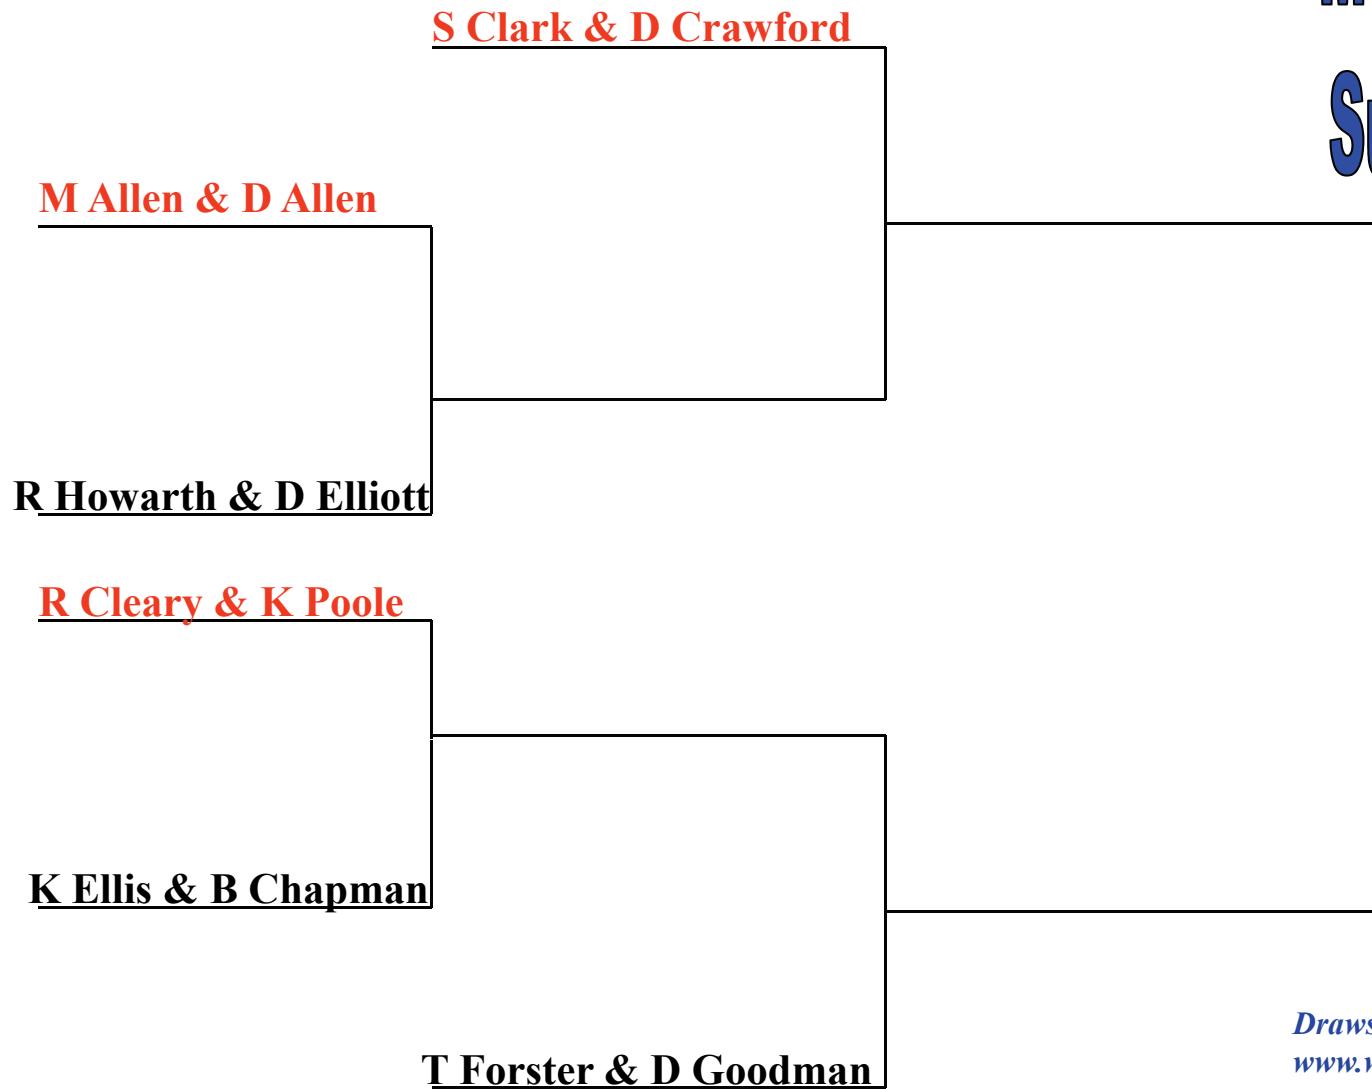

The 'pair' coloured red is responsible for initially arranging the match, but Ultimately, all are responsible for the match being played on time

Men's Doubles Summer 2010

*Draws also on Website
www.wickfordltdc.org*

Play by 13/6/10

Play by 1/8/10

Final 8/8/10