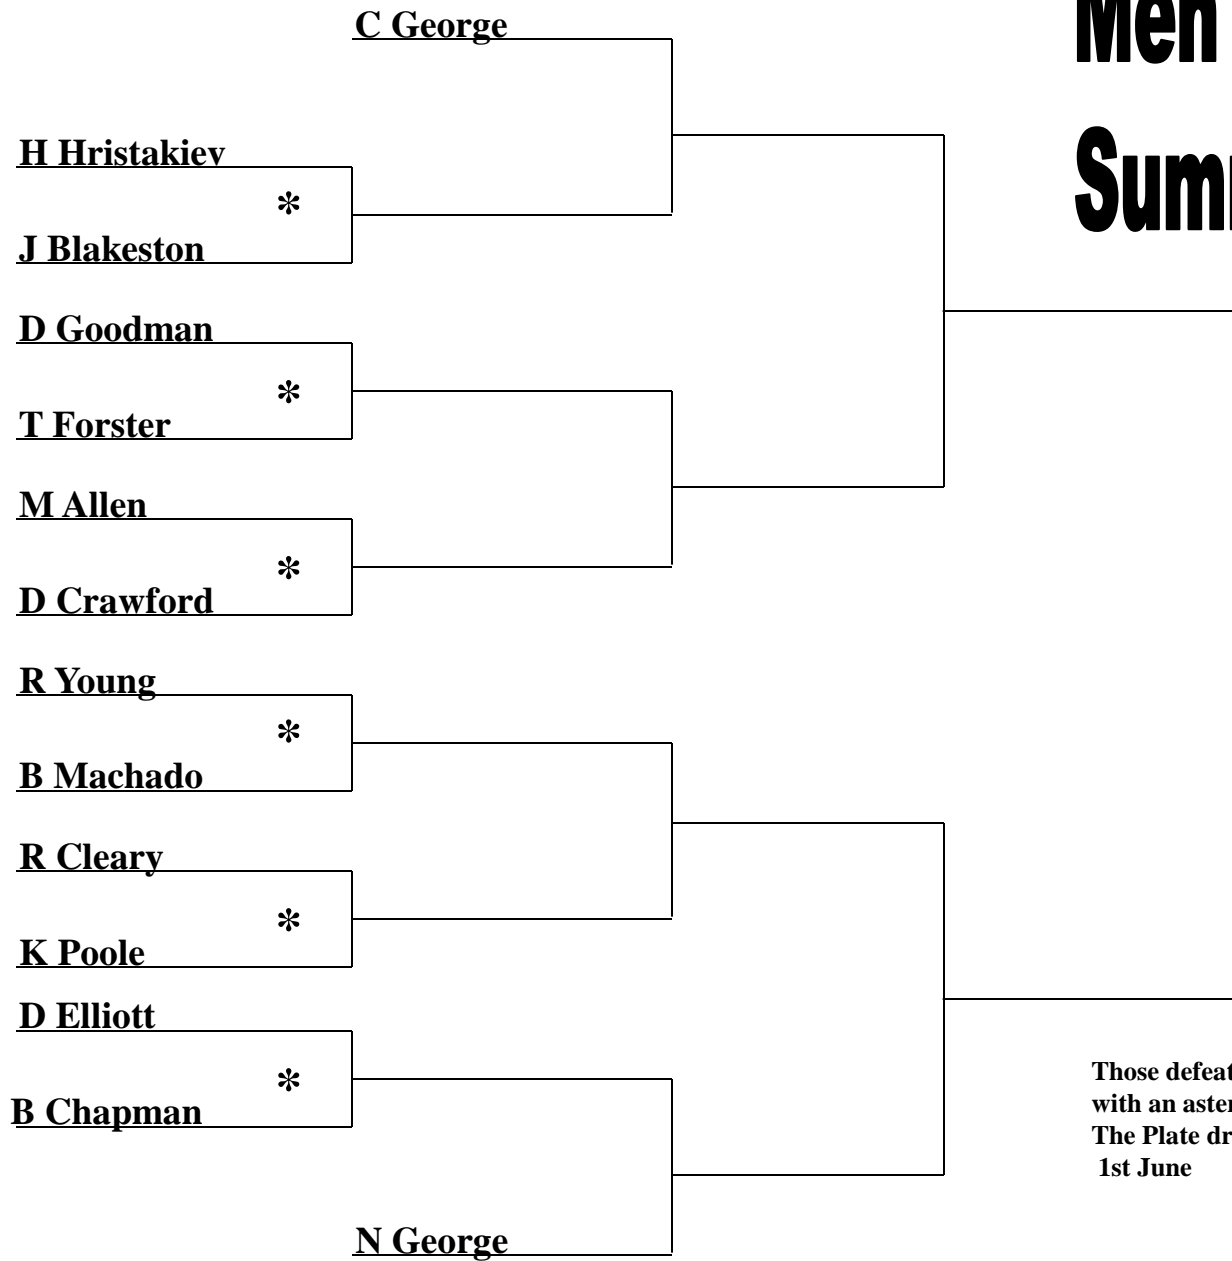

Men's Singles Summer 2016

Those defeated in the matches marked with an asterisk will contest the Plate. The Plate draw will take place on 1st June

Play by 29/5/16

Play by 19/6/16

Play by 16/7/16

Final 17/7/16